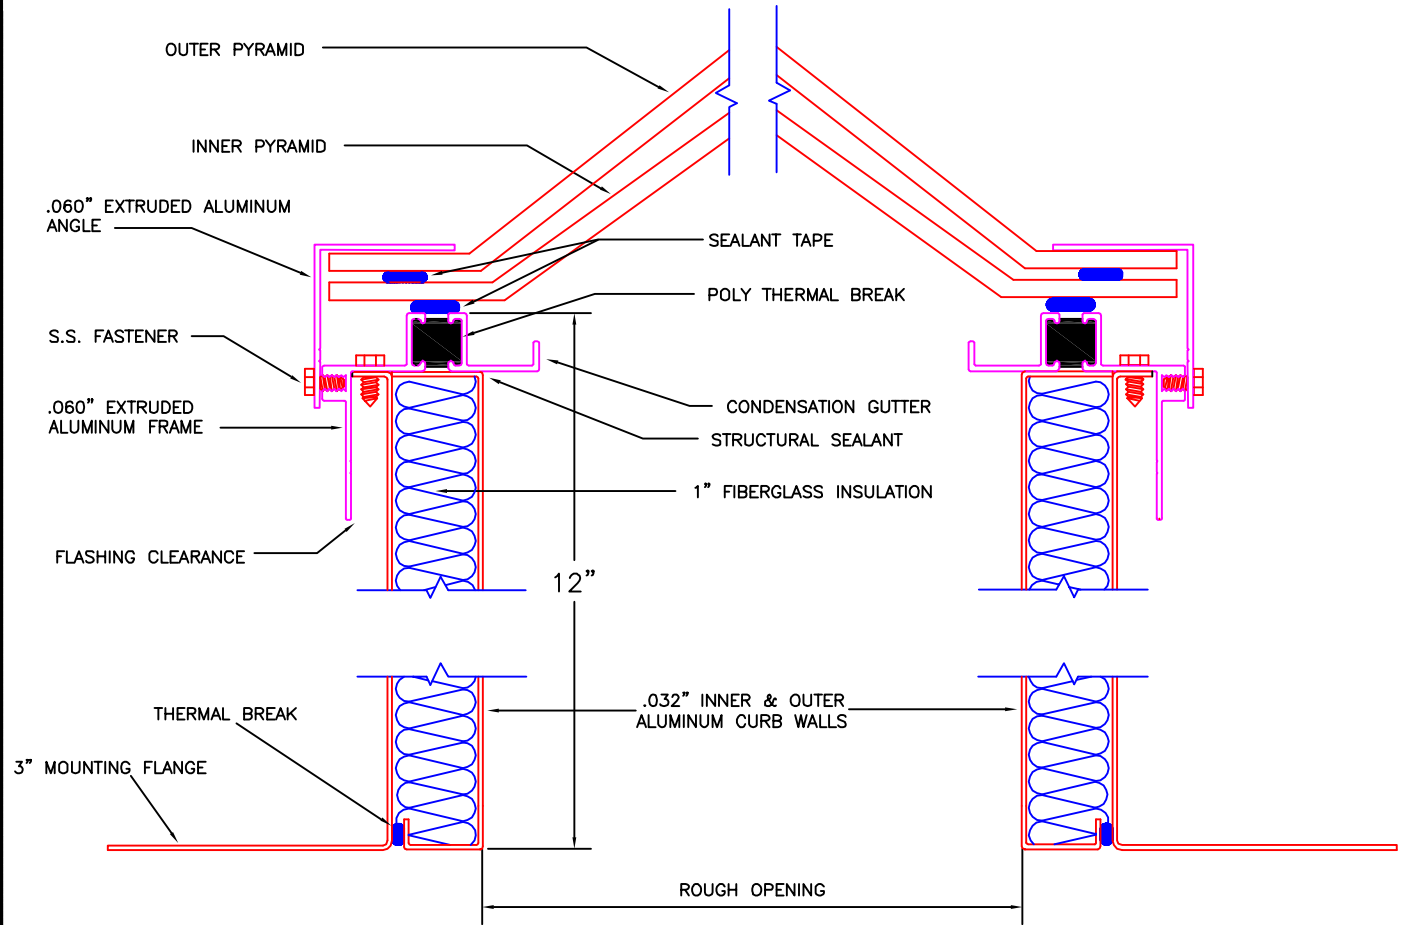

1: GLAZING MATERIAL

INNER OUTER

POLYCARBONATE PYRAMID

2: GLAZING COLOR

CLEAR    
 BRONZE  N/A   
 WHITE    
 OTHER \_\_\_\_\_

3: FRAME FINISH

MILL    
 BRONZE ANODIZED    
 CLEAR ANODIZED    
 CUSTOM COLOR \_\_\_\_\_

4: PYRAMID PITCH (OPTIONAL)

22 DEGREE (1/2 WIDTH X .414)   
 30 DEGREE (1/2 WIDTH X .577)   
 40 DEGREE (1/2 WIDTH X .839)

OSHA (Standards-29 CFR)-1910.23(e)(8)

FOR SELF FLASHING SKYLIGHTS PROVIDE  
 ROUGH OPENING OR ID OF SKYLIGHT DIMENSION

QTY: 4 R.O. = 60" X 60"  
 QTY: R.O. = X  
 QTY: R.O. = X  
 QTY: R.O. = X  
 QTY: R.O. = X

12" THERMALLY BROKEN & INSULATED SELF FLASHING - PYRAMID  
 FALL PROTECTION (MODEL TSF-12-FG-PYR)

**AMERICAN SKYLIGHTS**  
 Phone: 855.772.7401 Fax: 855.445.7282